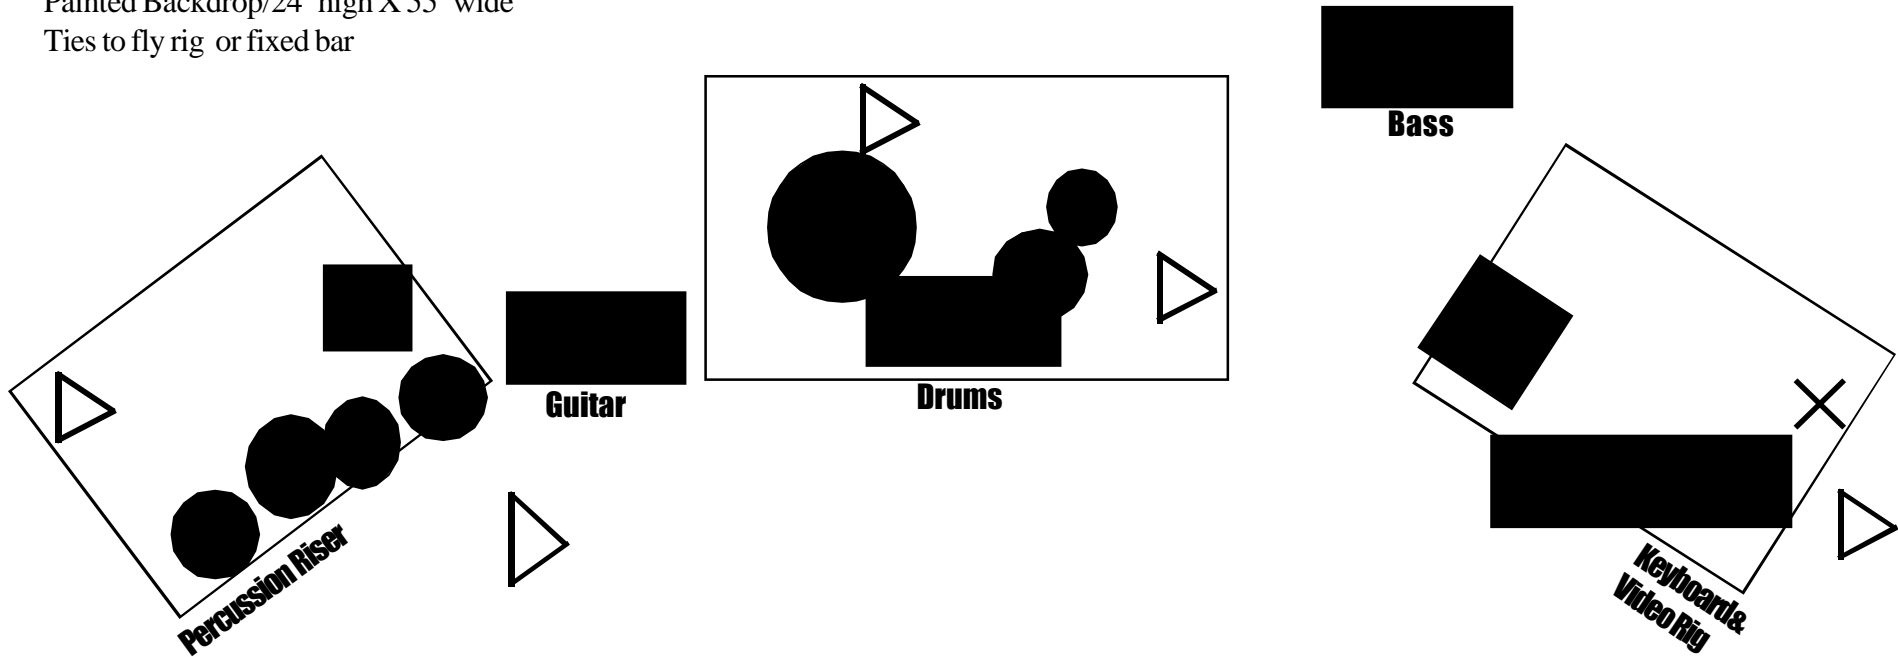

.....  
Painted Backdrop/24' high X 55' wide  
Ties to fly rig or fixed bar

X=Microphone  
▷=Monitor

X  
DSE Pedalboard

DSE wireless rig  
(Stereo Flute/ear monitor)

For more information, photos of stage shots, plot layout, go to: <http://www.spottedeagle.com/present.htm>